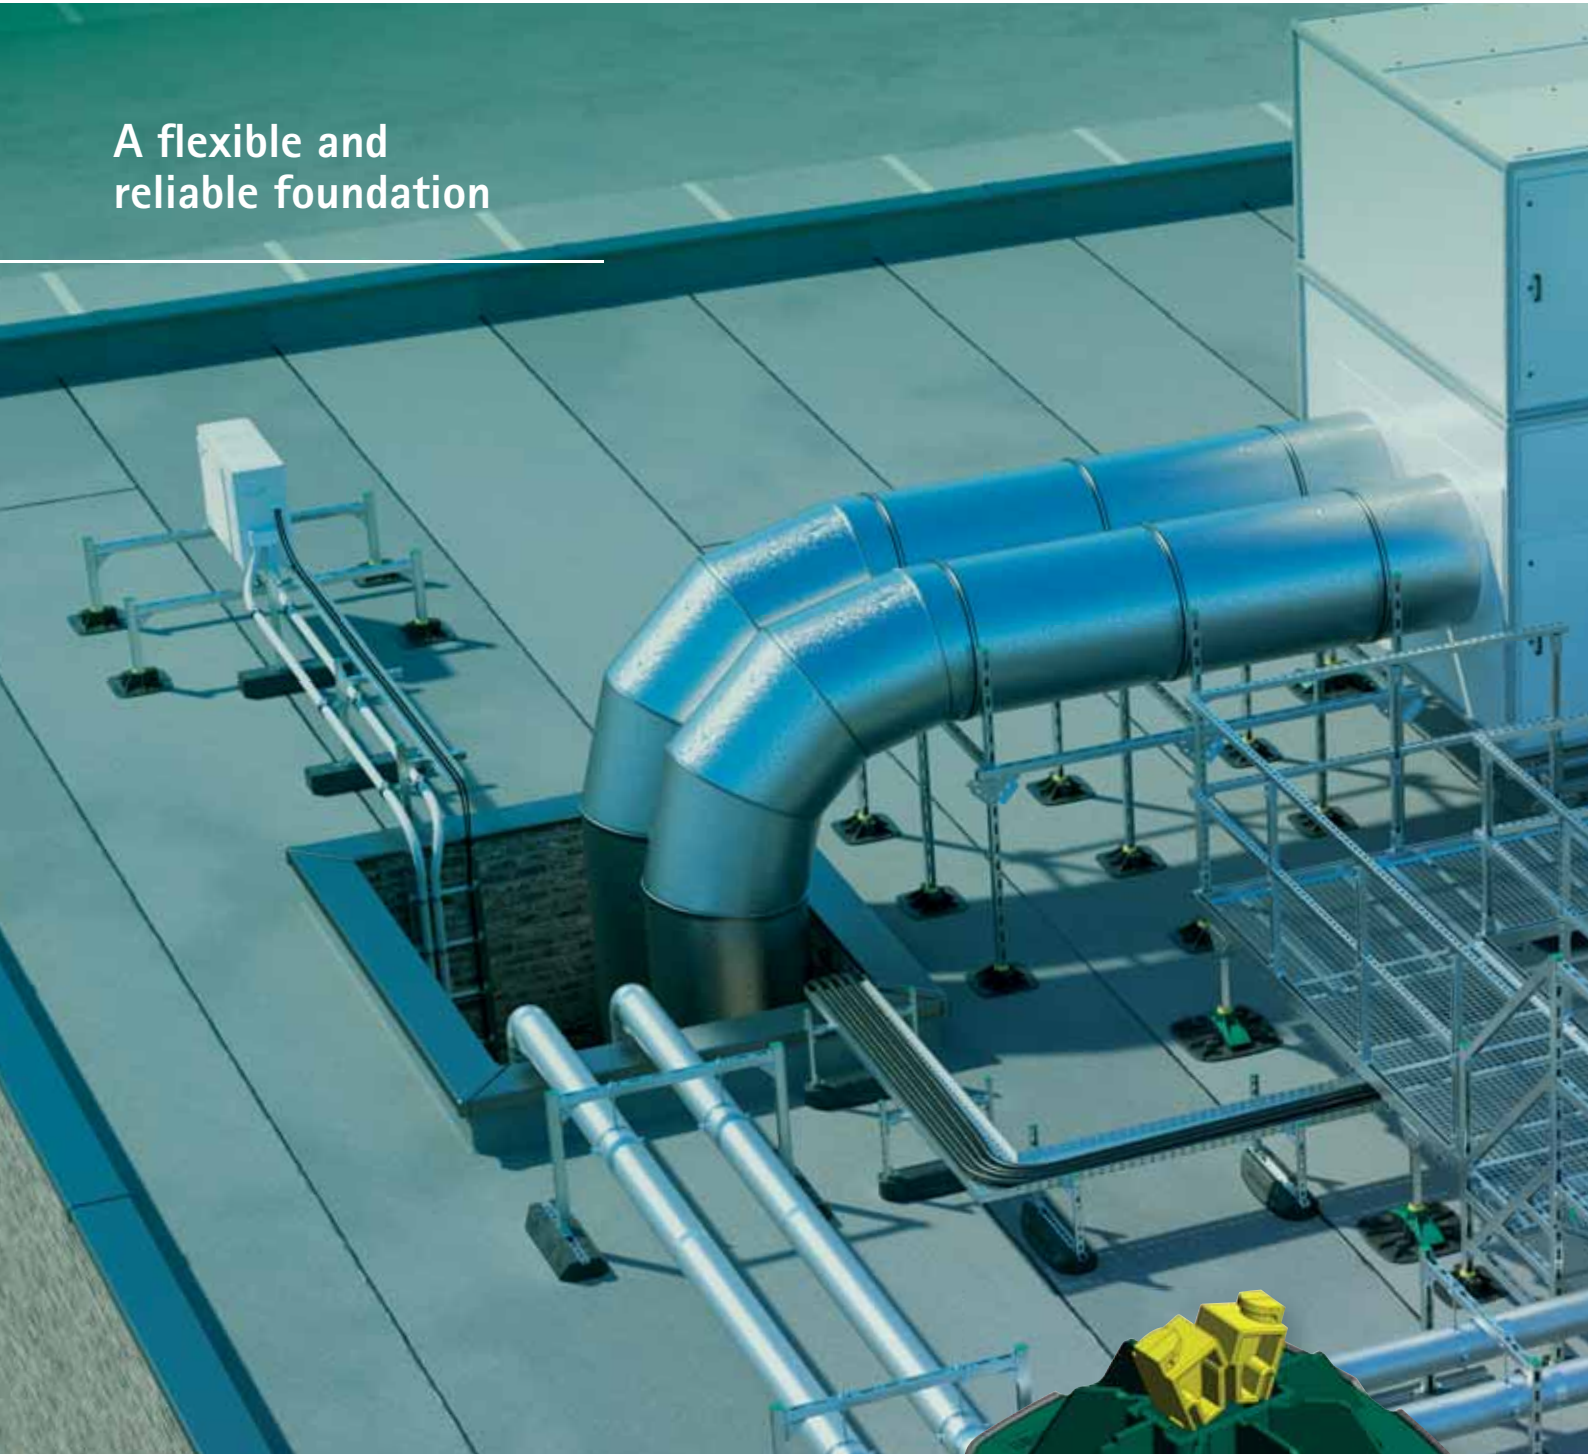

A flexible and
reliable foundation

BIS Yeti[®] 130

For light rooftop installations

BIS Yeti® 130

⊕ Suitable for light applications

⊕ With unique click-mechanism

⊕ For horizontal and vertical use

BIS Yeti® 130

A flexible and reliable foundation for light Strut based installations on roofs

Features and benefits

- Suitable for light applications
- With unique click-mechanism
- With sound absorbing and non-slip anti-vibration mat
- Flexibility to use - build your solution
- Cost-effective but still high quality

With unique click-mechanism

- The insert is automatically closing when the rail gets pushed in

Technical data

- Mouldings made of WPC, a composite of recycled plastic and wood fibre
- Made from 100% recycled plastic
- Resistant to UV and chemical influences
- 130 x 130 mm
- For horizontal and vertical use
- # 67685130

Horizontal use

All Strut rails with standard hole pattern can be used, preferable 41x21x2,5 or 41x41x2,5. You can build your own length of horizontal support.

Vertical use

Strut rails 41x21 can be used as H-construction for light weights, the adapter is not necessary, just push the rail into the body of BIS Yeti® 130.